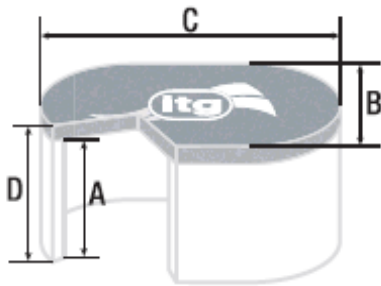

JC55 – BHP ratings

Filter element	Number of filters on engine	
	1	2*
JC55/25	335	570
JC55/40	435	735
JC55/65	555	935
JC55/100	720	1220

* V8 engine

BHP ratings are a guide only

JC55 – Dimensions

Filter size options

	JC55/25	JC55/40	JC55/65	JC55/100
A Internal height	25	40	65	100
B Width	148	148	148	148
C Length	500	500	500	500
D Overall height	50	65	90	125

All dimensions are in mm.

JC55 multi carburettor filter

Important:
All filters must be oiled prior to use